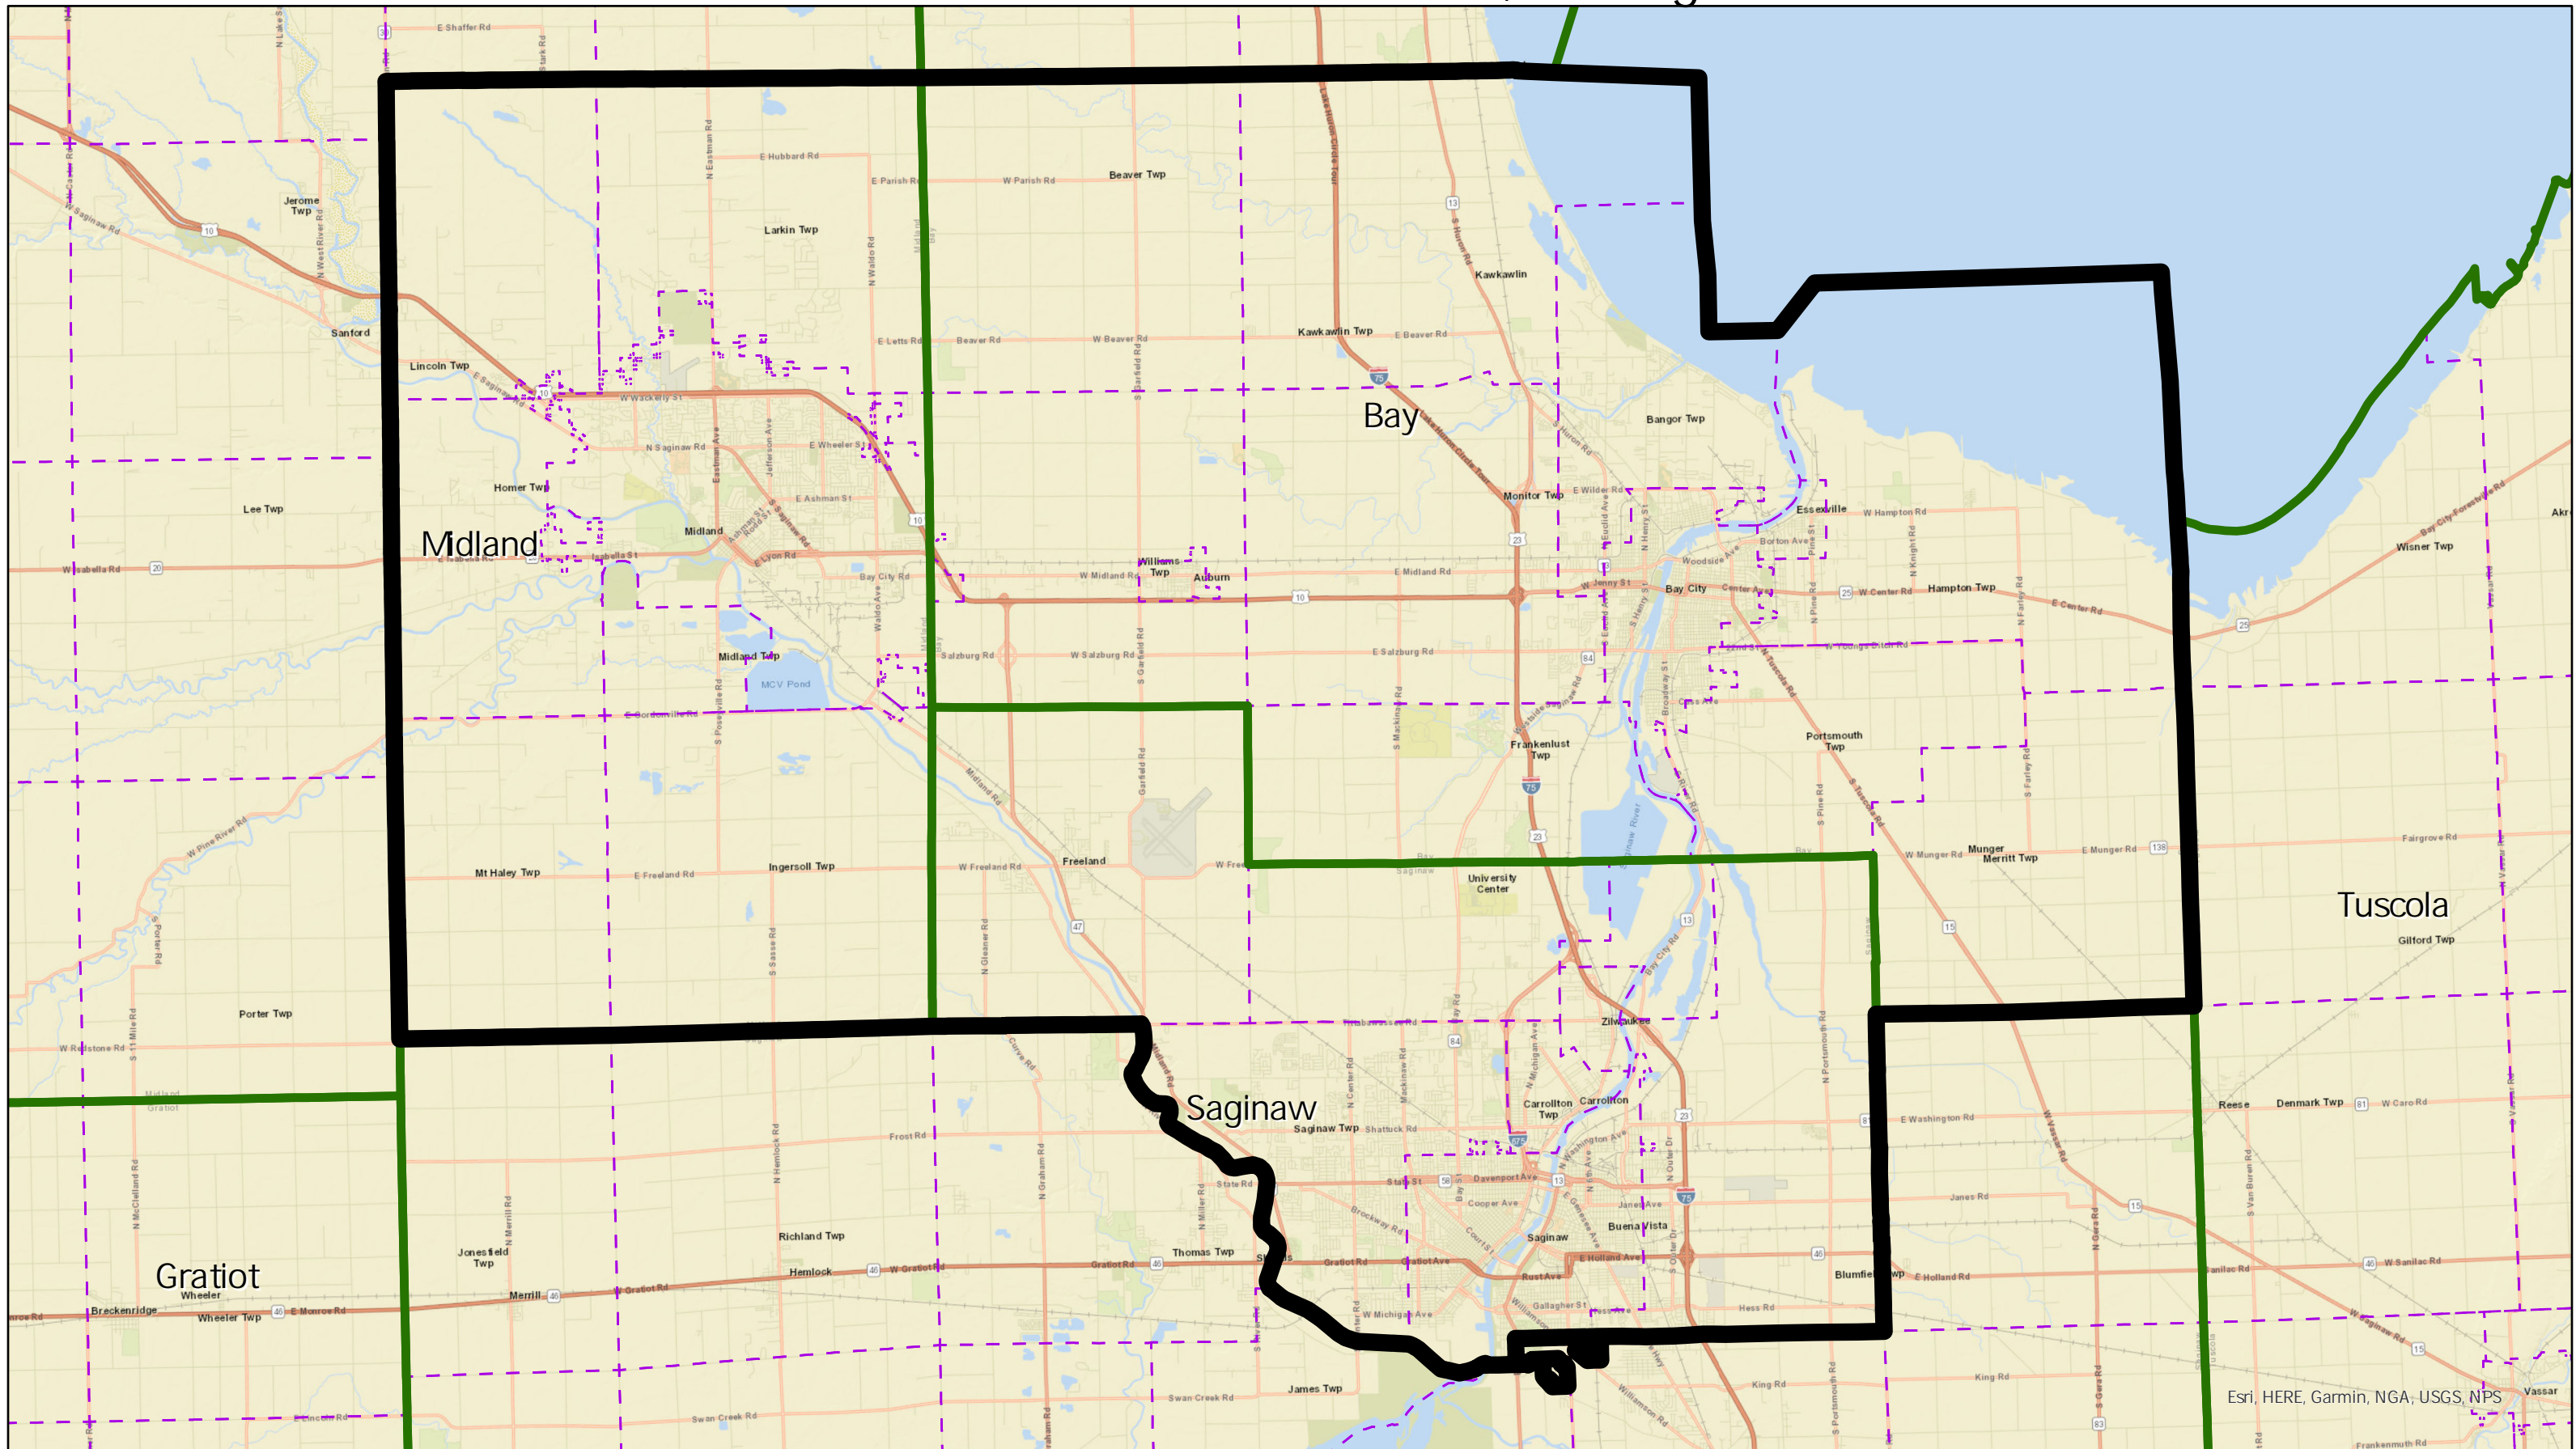

Linden Senate District 35, Michigan

 Linden Senate Districts  Counties  Townships